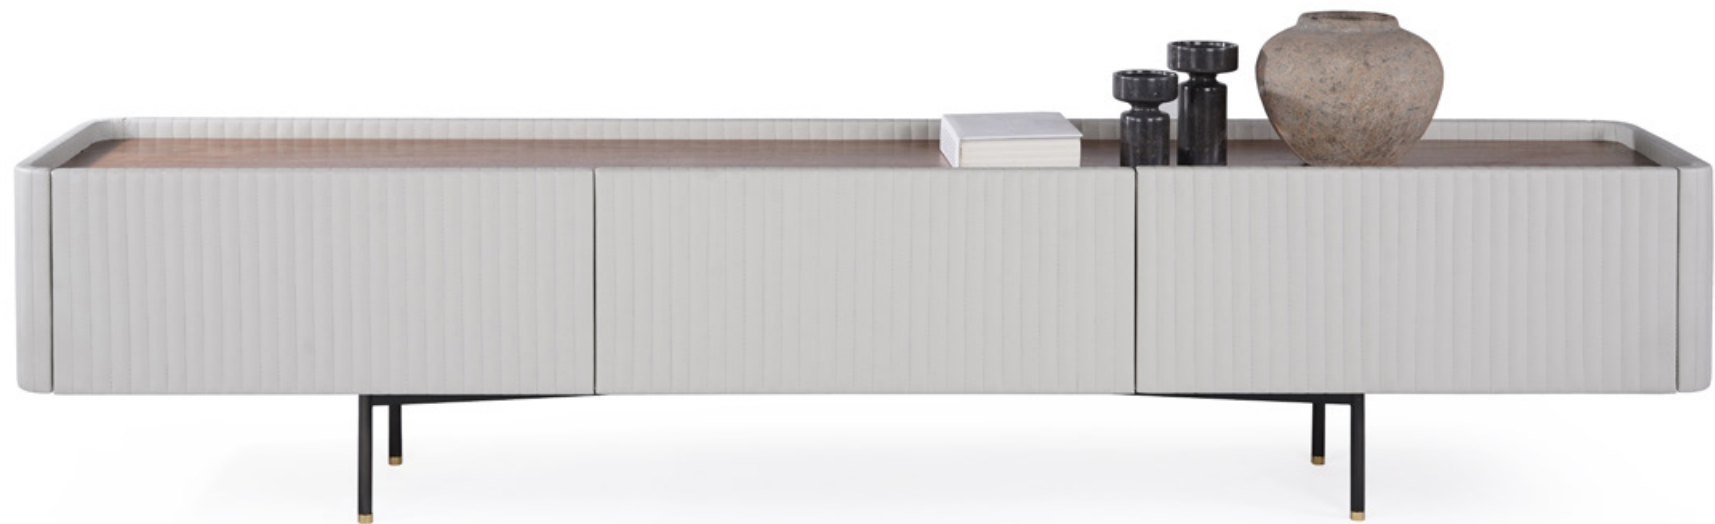

Kota console, in glass, stainless steel frame, 1350 x 350 x 780 mm / 53" x 14" x 31"

Jean, in leather, oak veneered, aluminium base, 1500 x 600 x 730 mm / 59" x 24" x 29"

Hiro, in oak veneered, aluminium base, 1500 x 550 x 730 mm / 59" x 22" x 29"

Bote, in hand woven oak veneered, aluminium base, 1500 x 550 x 730 mm / 59" x 22" x 29"

Calia, in grey oak finishes, oak veneered, aluminium base 1300 x 600 x 750 mm / 51" x 24" x 29.5"

Calia, in walnut veneered , aluminium base

Calia in walnut veneered

Marle media, in walnut veneered, glass top, stainless steel, 2400 x 460 x 520 mm / 94" x 18" x 20"

Mora, in smoked eucalyptus veneered, glass top, stainless steel, 2400 x 460 x 520 mm / 94" x 18" x 20"

Olmo, in leather, walnut veneered top, stainless steel, 2290 x 460 x 520 mm / 89" x 18" x 20"

Jes, in smoked eucalyptus veneered, stainless steel, 2280 x 500 x 525 mm / 90" x 20" x 21"

Dax, in natural oak veneered, stainless steel, 2270 x 460 x 520 mm / 89" x 18" x 20"