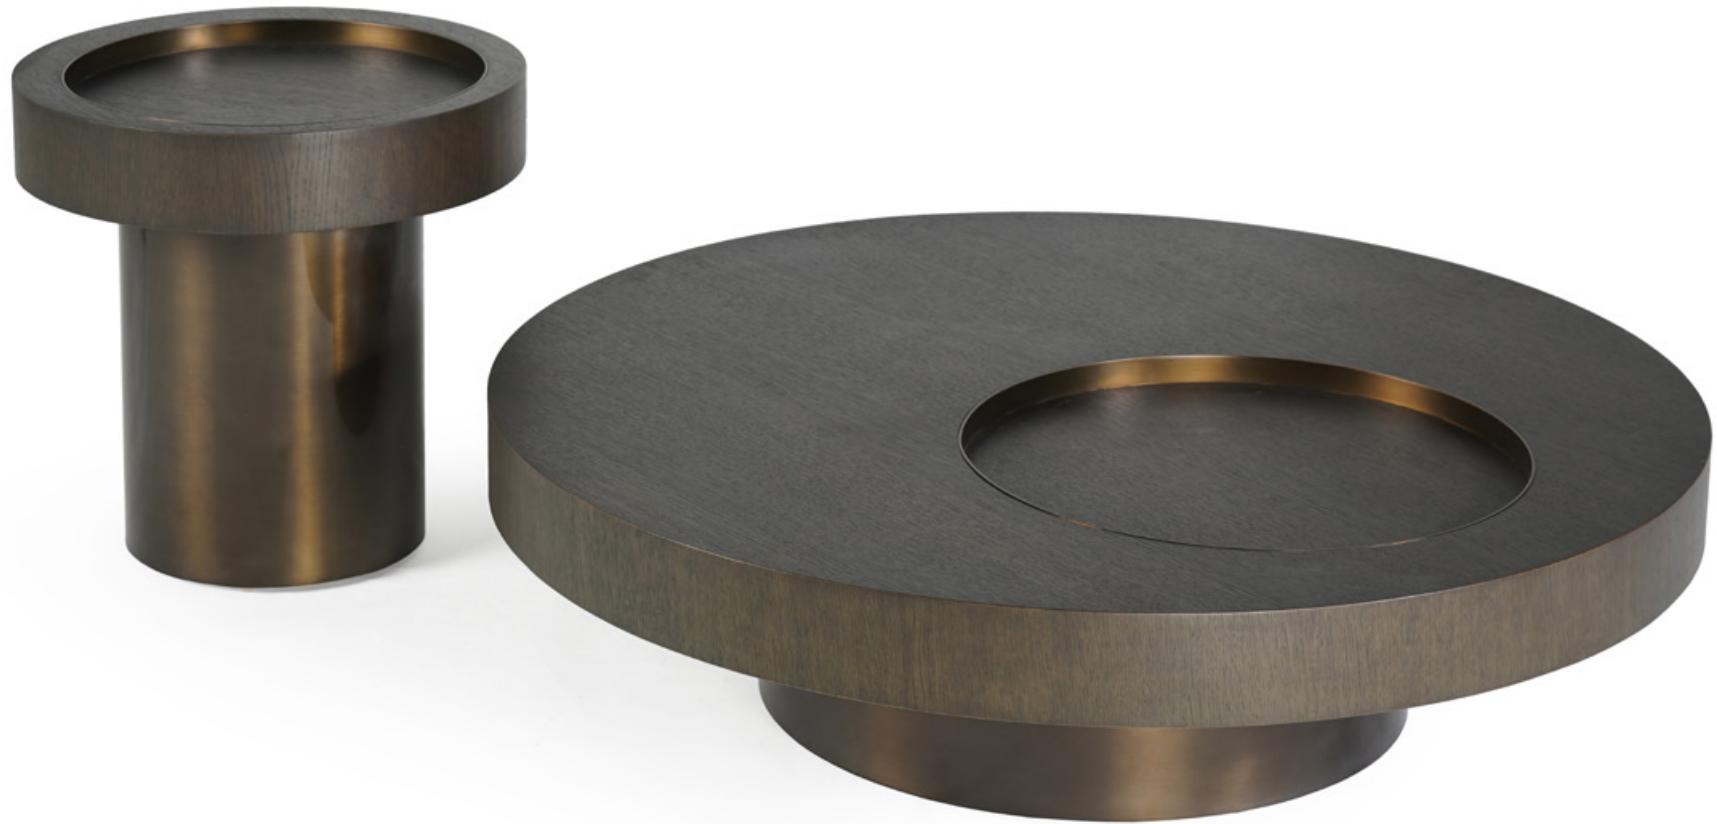

Lila square with marble top

Lila round cocktail, with marble top, bronze colored stainless steel, dia. 1000 x 300 mm / dia. 39" x 12"

Lila round end table, with marble top, bronze colored stainless steel, dia. 500 x 500 mm / dia. 20" x 20"

Lila round with marble top

Lila round cocktail, with marquetry oak veneered top, bronze colored stainless steel, dia. 1000 x 300 mm / dia. 39" x 12"

Lila round end table, with marquetry oak veneered top, bronze colored stainless steel, dia. 500 x 500 mm / dia. 20" x 20"

Lila round with marquetry oak top

Luna square cocktail, with glossy finishes, smoked eucalyptus veneered, stainless steel, 1000 x 1000 x 300 mm / 39" x 39" x 12"

Luna square end table, with glossy finishes, smoked eucalyptus veneered stainless steel, 550 x 550 x 500 mm / 22" x 22" x 20"

Luna square with coffee finishes

Luna round cocktail, with glossy finishes, smoked eucalyptus veneered, stainless steel, 1100 x 1100 x 300 mm / 43" x 43" x 12"

Luna round end table, with glossy finishes, smoked eucalyptus veneered stainless steel, 500 x 500 x 500 mm / 20" x 20" x 20"