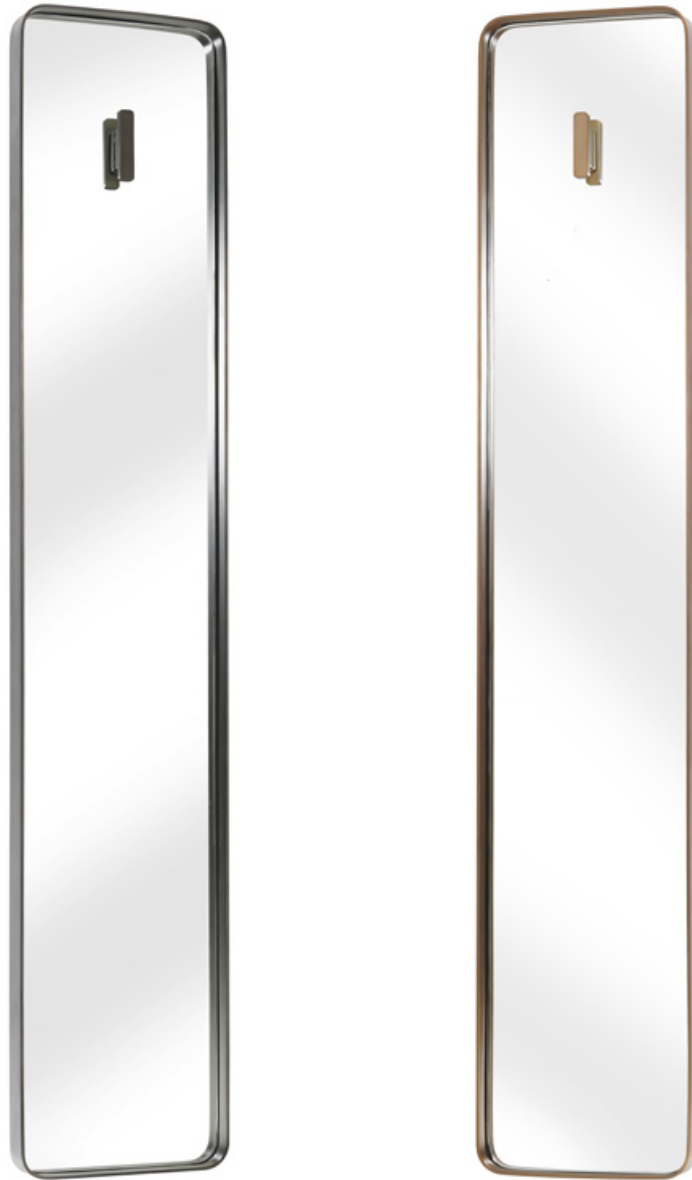

Ady upholstered in fabric

Ivar round, mirror with pewter / brass stainless steel, 1524 x 40 x 1524 mm / 60" x 1.6" x 60"
1194 x 40 x 1194 mm / 47" x 1.6" x 47"

Pio round, mirror with pewter / brass stainless steel frame, 1000 x 40 x 1000 mm / 39" x 1.6" x 39"

Twig round, mirror with gold cast iron frame, 1000 x 24 x 1000 mm / 39" x 1" x 39"

Ivar rectangle, mirror with pewter / brass stainless steel frame, 914 x 40 x 1219 mm / 36" x 1.6" x 48"

Lila, mirror with pewter / brass stainless steel frame, 1600 x 40 x 500 mm / 63" x 1.6" x 20"

Kota, mirror with pewter / brass stainless steel frame, 1800 x 50 x 350 mm / 71" x 2" x 14"

Pio, mirror with pewter / brass stainless steel frame, 1600 x 50 x 300 mm / 63" x 2" x 12"

Merva rectangle, mirror with pewter / brass stainless steel frame, 1800 x 100 x 800 mm / 71" x 4" x 31.5"