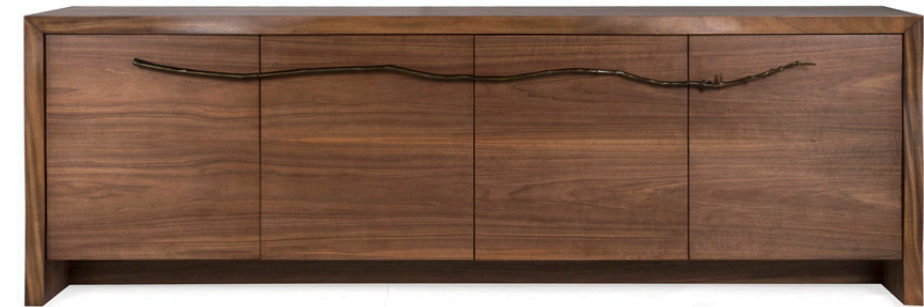

KIMORA

Kimora, buffet with solid mahogany, walnut veneer, cast aluminium handle,
2400 x 485 x 800 mm / 94,5" x 19" x 31.5"
1800 x 485 x 800 mm / 70,75" x 19" x 31.5"