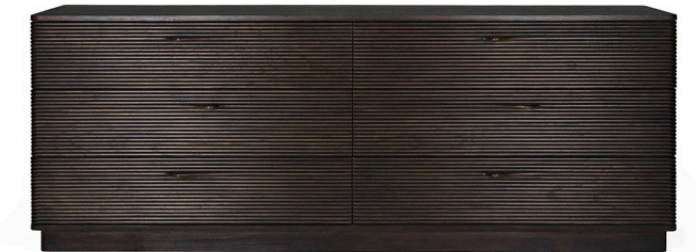

Lin, in coffee mahogany solid & veneer, 500 x 500 x 530 mm / 19,5" x 19,5" x 20,75" (Nightstand)
1800 x 458 x 770 mm / 70,86" x 18" x 30" (Chest)